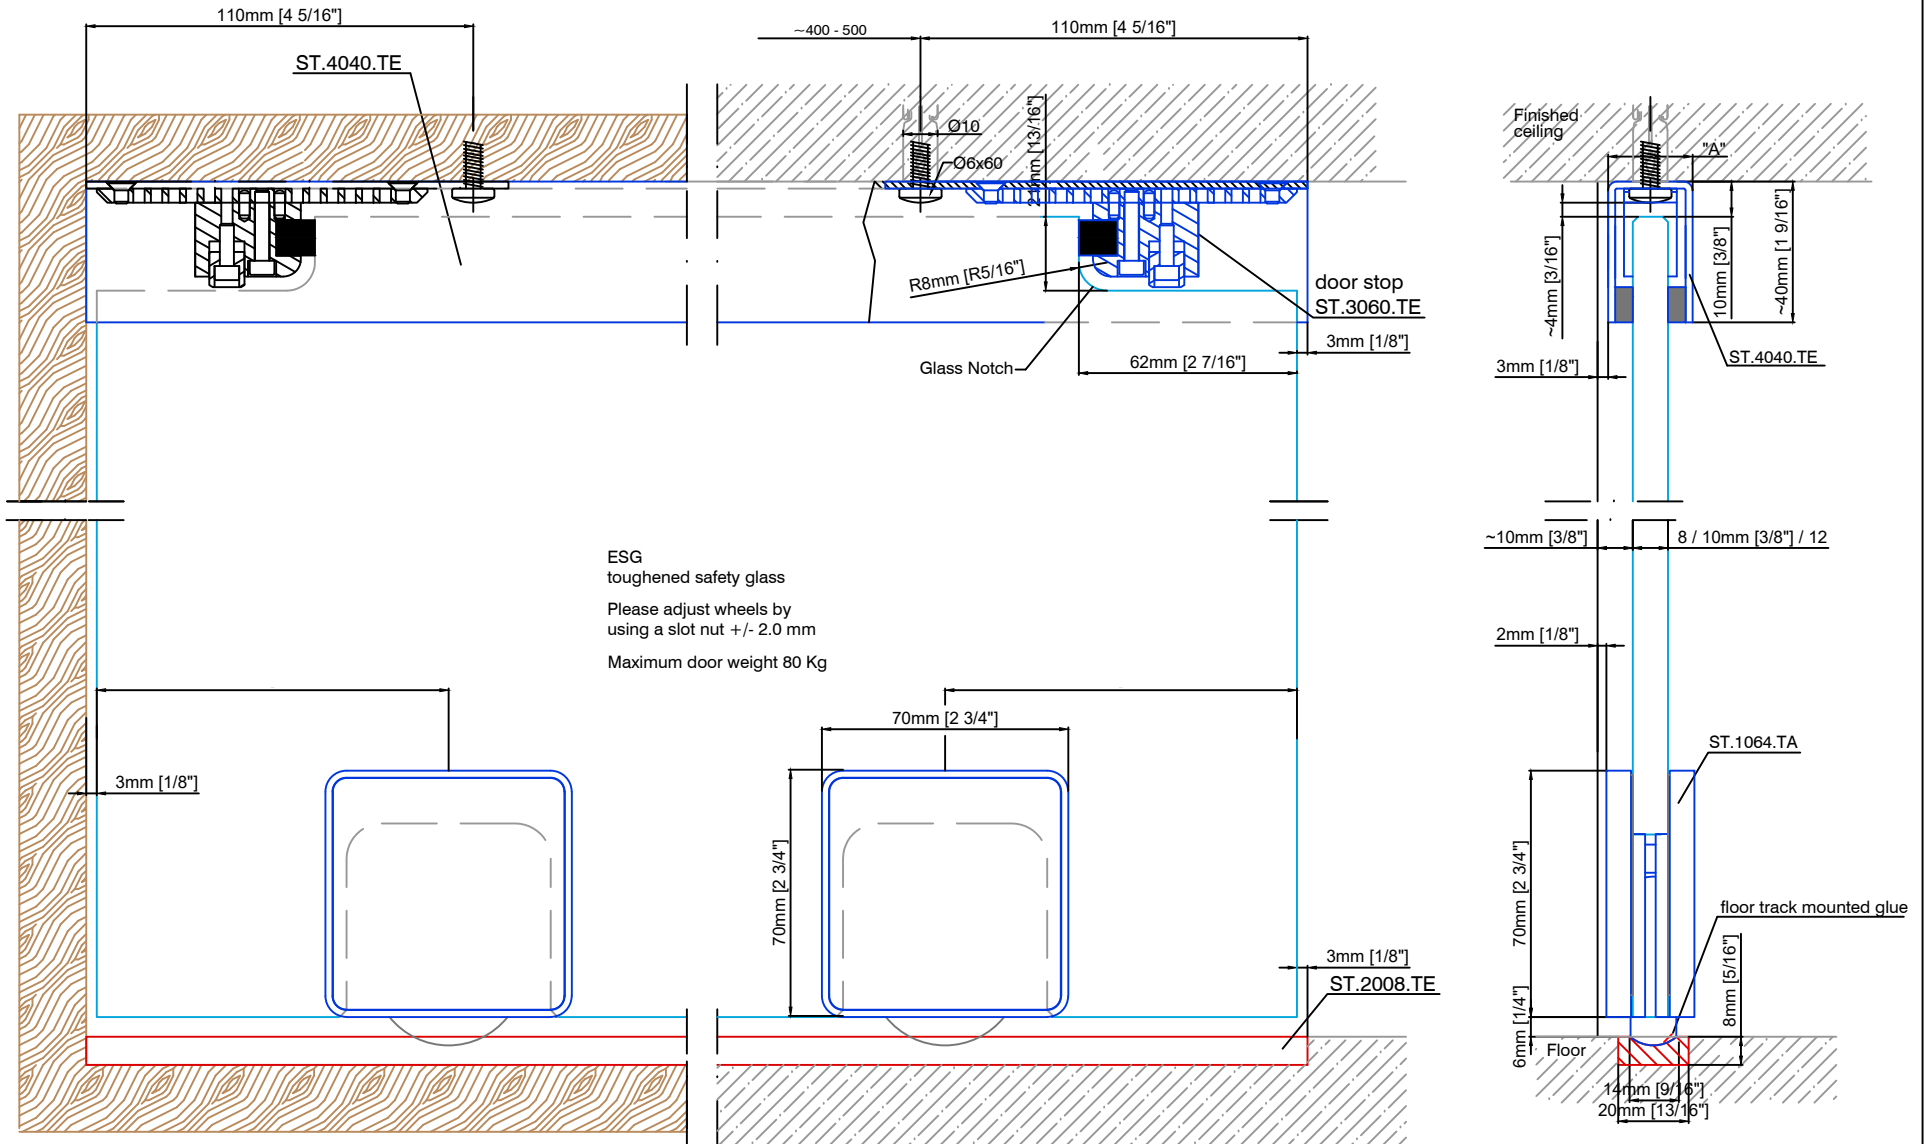

ESG
toughened safety glass
Please adjust wheels by
using a slot nut +/- 2.0 mm
Maximum door weight 80 Kg

Glass Prep

door width	dimension	8mm glass	10mm glass	12mm glass
0 - 500mm	A	23mm	25mm	27mm
501 - 1200mm	A	24mm	26mm	28mm
1201 - 2500mm	A	26mm	28mm	30mm