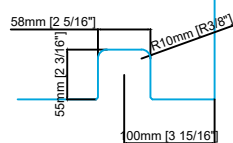

Technical drawings are subject to change without notice.
All millimeter dimensions are exact and supersede inch conversions.

Copyright MWE NA Inc., all rights reserved. Reproduction or other use of these designs without written consent from MWE NA Inc. is prohibited.

ESG
toughened safety glass
Please adjust wheels by
using a slot nut +/- 2.0 mm
Maximum door weight 80 Kg

Glass Prep

door width	dimension	8mm glass	10mm glass	12mm glass
0 - 500mm	A	23mm	25mm	27mm
501 - 1200mm	A	24mm	26mm	28mm
1201 - 2500mm	A	26mm	28mm	30mm