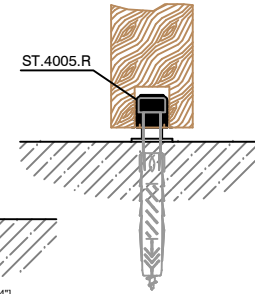

ESG
Tempered Glass
Maximum door
weight 298 Lbs.

ST.2100
Please specify Ø50 or
Ø60mm by purchase order.

Example:
-curved sliding track
-curved Glass

Example:
- Curved sliding track
- Flat Glass

Glass		8mm	10mm	12mm
dimension	A	18mm	16mm	14mm
	B	9mm	7mm	5mm

Glass		5/16"	3/8"	1/2"
dimension	A	11/16"	5/8"	9/16"
	B	3/8"	1/4"	3/16"

Floor guide using a curved
sliding track with flat Glass.

Door Type:
Floor guide for use with curved
wooden door leaves

Vario ST.1005.VA