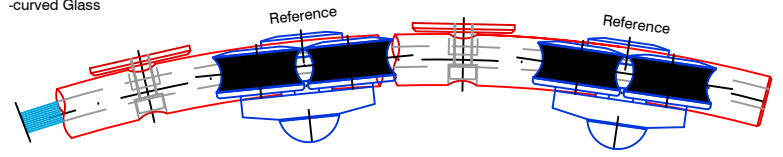

Technical drawings are subject to change without notice.
All millimeter dimensions are exact and supersede inch conversions.

Copyright MWE NA Inc., all rights reserved. Reproduction or other use of these designs without written consent from MWE NA Inc. is prohibited.

ESG
Tempered Glass
Maximum door
weight 298 Lbs.

ST.2100
Please specify Ø50 or
Ø60mm by purchase order.

Example:
-curved sliding track
-curved Glass

Example:
- Curved sliding track
- Flat Glass

Glass		8mm	10mm	12mm
dimension	A	18mm	16mm	14mm
	B	9mm	7mm	5mm

Glass		5/16"	3/8"	1/2"
dimension	A	11/16"	5/8"	9/16"
	B	3/8"	1/4"	3/16"

Floor guide using a curved
sliding track with flat Glass.

Door Type:
Floor guide for use with curved
wooden door leaves

Vario ST.1005.VA