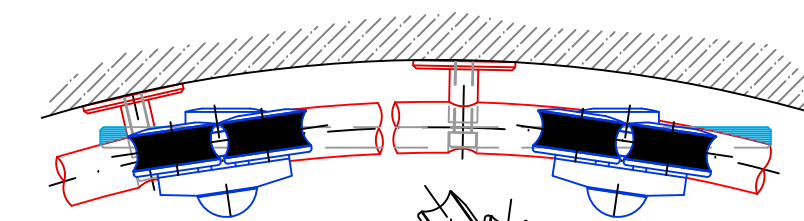

Technical drawings are subject to change without notice.
All millimeter dimensions are exact and supersede inch conversions.

Copyright MWE NA Inc., all rights reserved. Reproduction or other use of these designs without written consent from MWE NA Inc. is prohibited.

ESG
Tempered Glass
Maximum door
weight 298 Lbs.

ST.2100
Please specify Ø50 or
Ø60mm by purchase order.

Example:
-curved sliding track
-curved Glass

Example:
- Curved sliding track
- Flat Glass

Glass		8mm	10mm	12mm
dimension	A	18mm	16mm	14mm
	B	9mm	7mm	5mm

Glass		5/16"	3/8"	1/2"
dimension	A	11/16"	5/8"	9/16"
	B	3/8"	1/4"	3/16"

Floor guide using a curved
sliding track with flat Glass.

Door Type:
Floor guide for use with curved
wooden door leaves

Vario ST.1005.VA