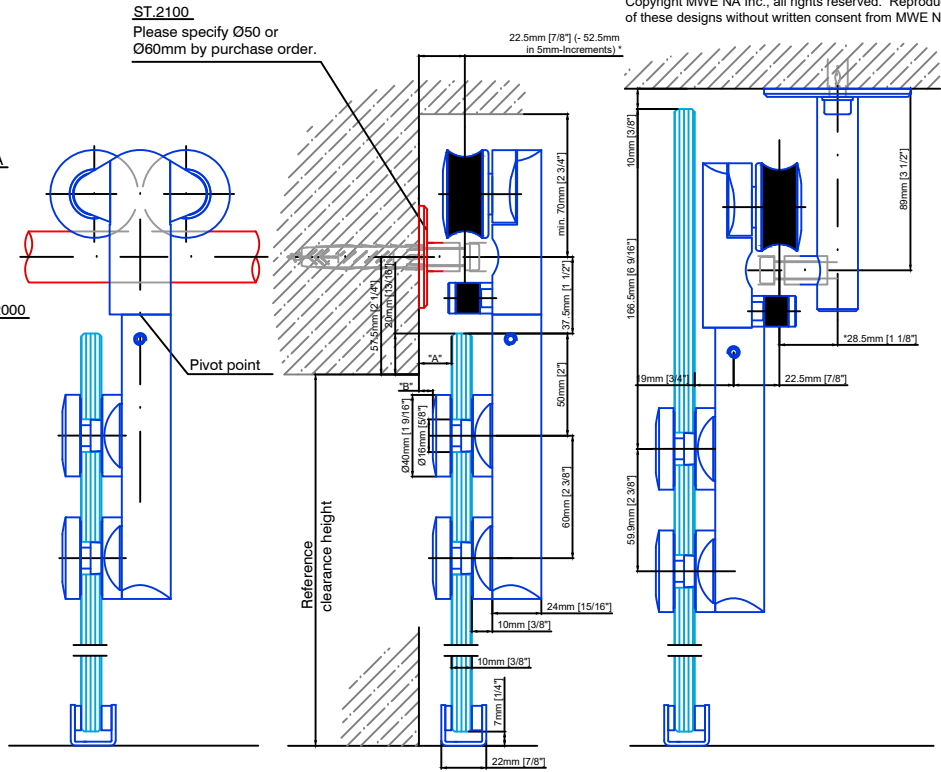

Technical drawings are subject to change without notice.
All millimeter dimensions are exact and supersede inch conversions.

Copyright MWE NA Inc., all rights reserved. Reproduction or other use of these designs without written consent from MWE NA Inc. is prohibited.

ESG
Tempered Glass
Maximum door
weight 298 Lbs.

ST.2100
Please specify Ø50 or
Ø60mm by purchase order.

Example:
-curved sliding track
-curved Glass

Example:
- Curved sliding track
- Flat Glass

Glass		8mm	10mm	12mm
dimension	A	18mm	16mm	14mm
	B	9mm	7mm	5mm

Glass		5/16"	3/8"	1/2"
dimension	A	11/16"	5/8"	9/16"
	B	3/8"	1/4"	3/16"

Floor guide using a curved
sliding track with flat Glass.

Door Type:
Floor guide for use with curved
wooden door leaves

Vario ST.1005.VA