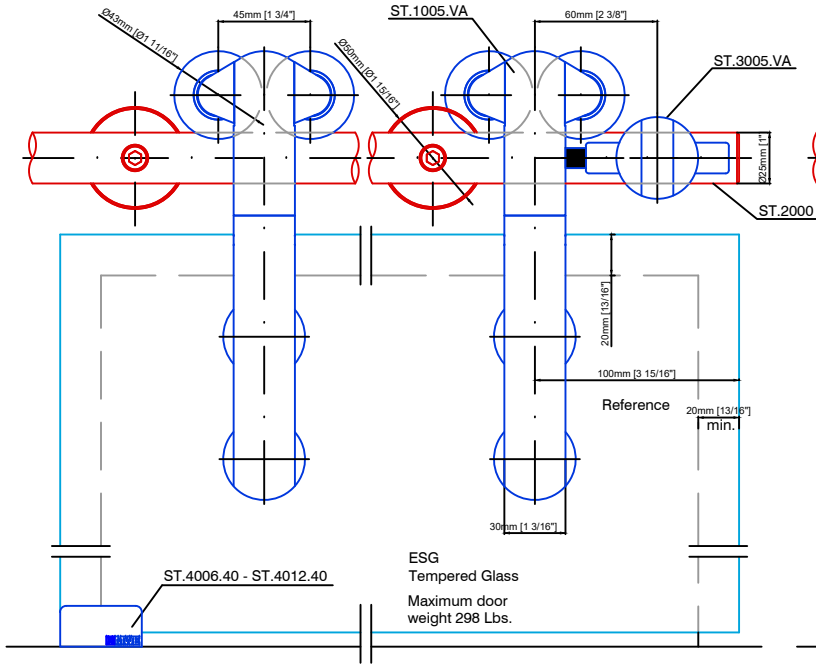

Technical drawings are subject to change without notice.
All millimeter dimensions are exact and supersede inch conversions.

Copyright MWE NA Inc., all rights reserved. Reproduction or other use of these designs without written consent from MWE NA Inc. is prohibited.

ESG
Tempered Glass
Maximum door
weight 298 Lbs.

ST.2100
Please specify Ø50 or
Ø60mm by purchase order.

Example:
-curved sliding track
-curved Glass

Example:
- Curved sliding track
- Flat Glass

Glass		8mm	10mm	12mm
dimension	A	18mm	16mm	14mm
	B	9mm	7mm	5mm

Glass		5/16"	3/8"	1/2"
dimension	A	11/16"	5/8"	9/16"
	B	3/8"	1/4"	3/16"

Floor guide using a curved
sliding track with flat Glass.

Door Type:
Floor guide for use with curved
wooden door leaves

Vario ST.1005.VA