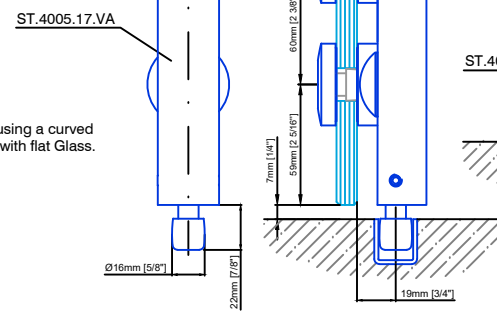

ESG
Tempered Glass
Maximum door
weight 298 Lbs.

ST.2100
Please specify Ø50 or
Ø60mm by purchase order.

Example:
-curved sliding track
-curved Glass

Example:
- Curved sliding track
- Flat Glass

Glass		8mm	10mm	12mm
dimension	A	18mm	16mm	14mm
	B	9mm	7mm	5mm

Glass		5/16"	3/8"	1/2"
dimension	A	11/16"	5/8"	9/16"
	B	3/8"	1/4"	3/16"

Floor guide using a curved
sliding track with flat Glass.

Door Type:
Floor guide for use with curved
wooden door leaves

Vario ST.1005.VA