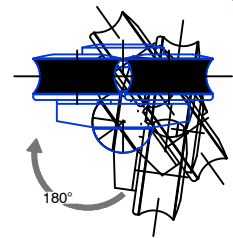

ESG
Tempered Glass
Maximum door
weight 298 Lbs.

ST.2100
Please specify Ø50 or
Ø60mm by purchase order.

Example:
-curved sliding track
-curved Glass

Example:
- Curved sliding track
- Flat Glass

Glass		8mm	10mm	12mm
dimension	A	18mm	16mm	14mm
	B	9mm	7mm	5mm

Glass		5/16"	3/8"	1/2"
dimension	A	11/16"	5/8"	9/16"
	B	3/8"	1/4"	3/16"

Floor guide using a curved
sliding track with flat Glass.

Door Type:
Floor guide for use with curved
wooden door leaves

Vario ST.1005.VA