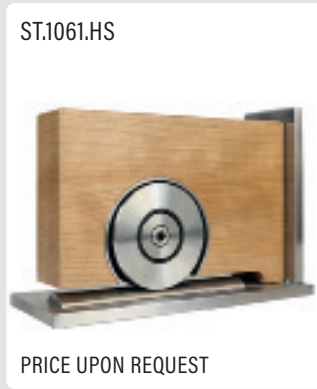

Table top display Terra H