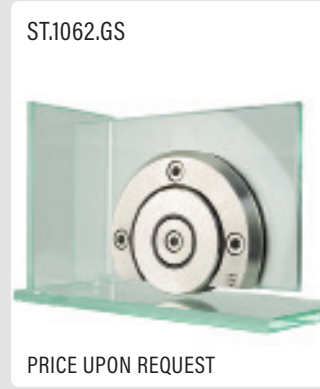

Table top display Terra M XL

ST.1063.GS

Flag

Ladder display

Dealer brochure

Presentation stand with screen

Showroom / tradeshow presentation stand incl. screen and sales documents.
Supplied in rustic steel finish.